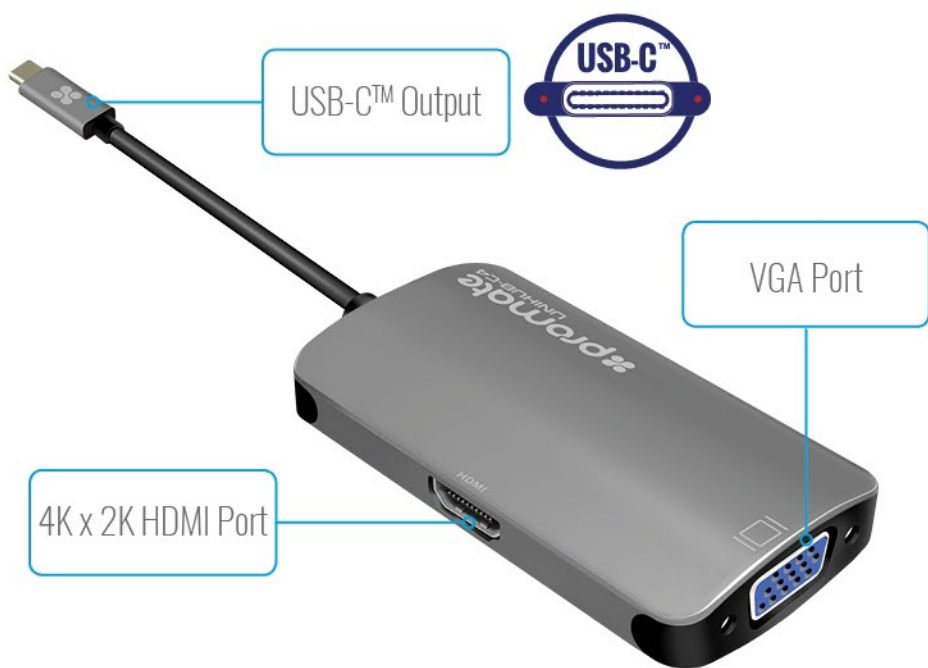

2-in-1 USB-C™ Display Adapter
4K x 2K HDMI Port • 1080p VGA Port • Plug & Play

2-in-1
Easy Display Adapter

4K HDMI Port

VGA Port

Plug & Play

Safe & Reliable

Backward Compatibility

The UniHub-C4 Display Adapter is ideal for viewing content from your laptop on a larger screen. This convenient adapter provides an easy connection from your USB-C™ devices such as a laptop to a projector, TV, monitor, or other VGA-compatible display. This Adapter features a 5.9-inch cable and requires no setup—just plug and play.

Specifications

- Input Interface: USB-C™
- Output Interface: HDMI, VGA Ports
- Cable Length: 15cm
- Max Supported Resolution: HDMI: 4Kx 2K (3840 x 2160)/30Hz
- VGA: 1080p (1920 x 1080)/60Hz
- OS Support: Windows 10 / 8 / 7, Mac OS X 10.2 (and above)

Available Colors

COMPATIBILITY	PACKAGING CONTENT	COLOR	CERTIFICATION
All HDMI & VGA Supported Devices	» uniHub-C4	Grey	CE RoHS FC ♻️ ⚡

Model Name: uniHub-C4	Barcode: 6959144034478	Promate Technologies Ltd.	www.promate.net	mypromate	sales@promate.net	marketing@promate.net
-----------------------	------------------------	---------------------------	-----------------	-----------	-------------------	-----------------------